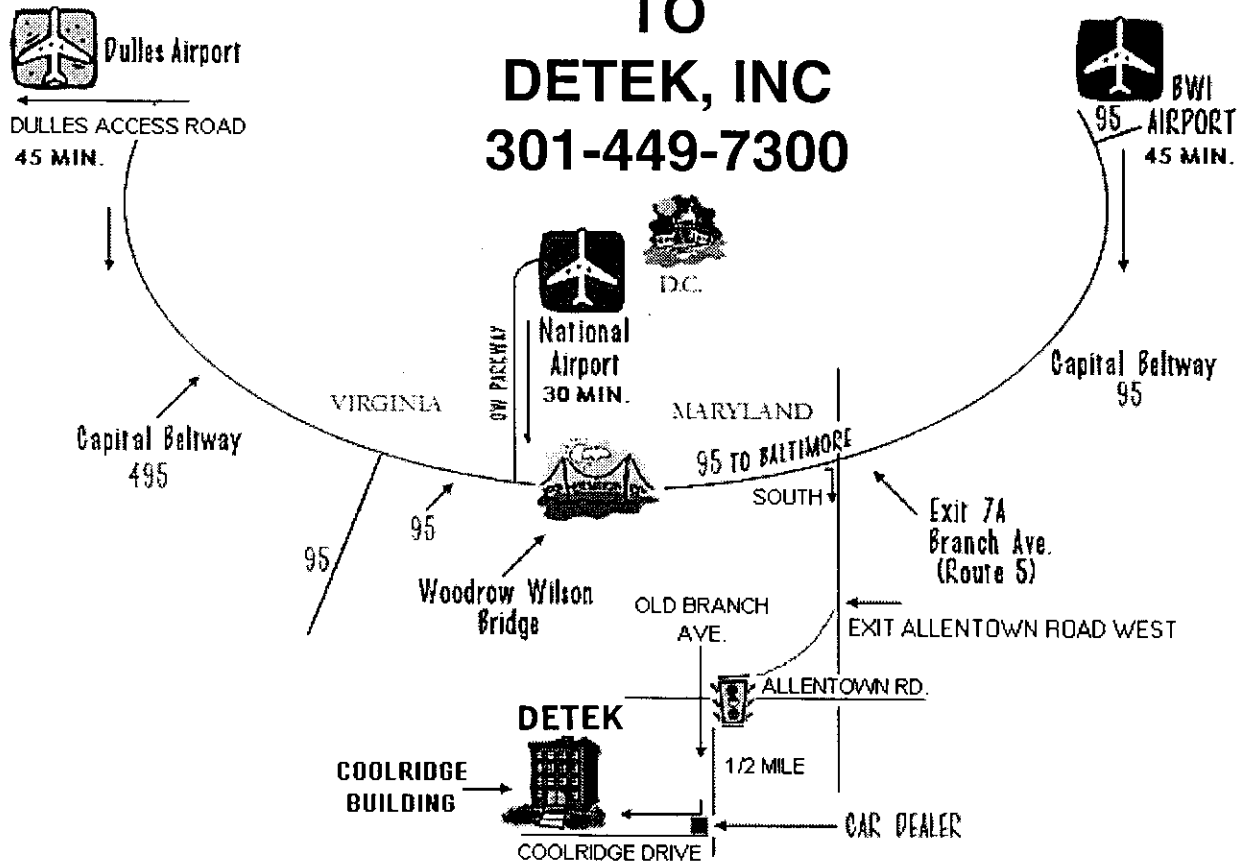

NONDESTRUCTIVE TESTING EQUIPMENT

DIRECTIONS TO DETEK, INC 301-449-7300

6805 COOLRIDGE DRIVE, TEMPLE HILLS, MD 20748
PH: 301.449.7300 • FAX: 301.449.7011 • DETEK.COM

Start address e.g., "SFO"

End address e.g., "94526"

[Search the map](#)

[Find businesses](#)

Maps [Email](#) [Link to this page](#)

I-95 N

Drive:

- | | |
|---|---------|
| 1. Head north on I-95 N | 1.3 mi |
| 2. Take the exit on the left onto Capital Beltway/I-495 E/I-95 N toward Baltimore
Passing through District of Columbia
Entering Maryland | 15.2 mi |
| 3. Take exit 7A to merge onto Branch Ave/MD-5 S toward Waldorf | 1.1 mi |
| 4. Take the Allentown Rd/MD-337 exit toward Andrews AFB/Camp Springs | 0.3 mi |
| 5. Keep left at the fork to continue toward Allentown Rd | 0.2 mi |
| 6. Keep right at the fork, follow signs for Camp Springs/Allentown Rd W/MD-337 W and merge onto Allentown Rd | 0.1 mi |
| 7. Turn left at Old Branch Ave | 0.6 mi |
| 8. Turn right at Coolridge Dr | 26 ft |

6805 Coolridge Dr Temple Hills, MD 20748

These directions are for planning purposes only. You may find that construction projects, traffic, or other events may cause road conditions to differ from the map results.