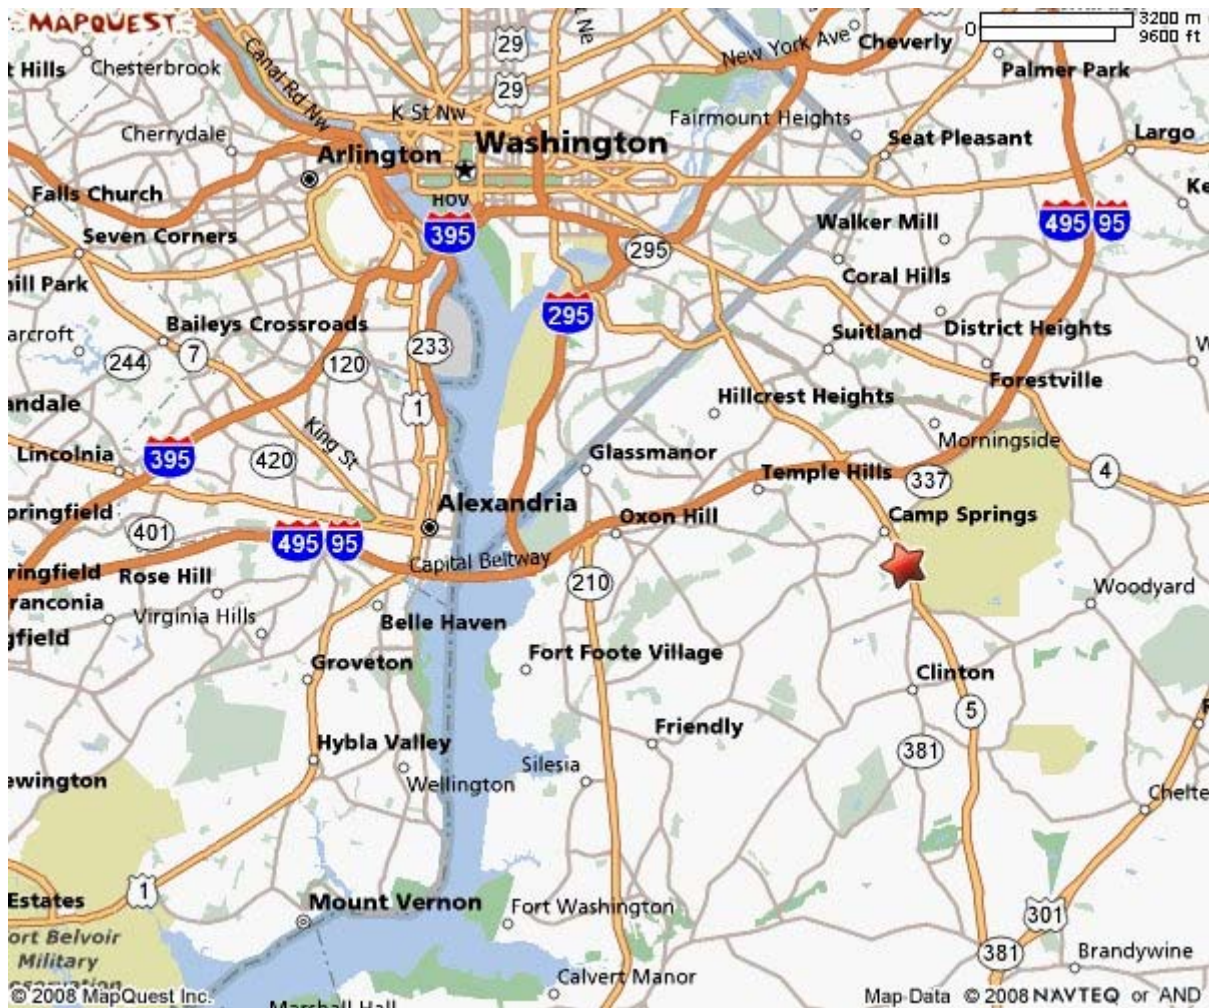

All rights reserved. Use Subject to License/Copyright

This map is informational only. No representation is made or warranty given as to its content. User assumes all risk of use. MapQuest and its suppliers assume no responsibility for any loss or delay resulting from such use.